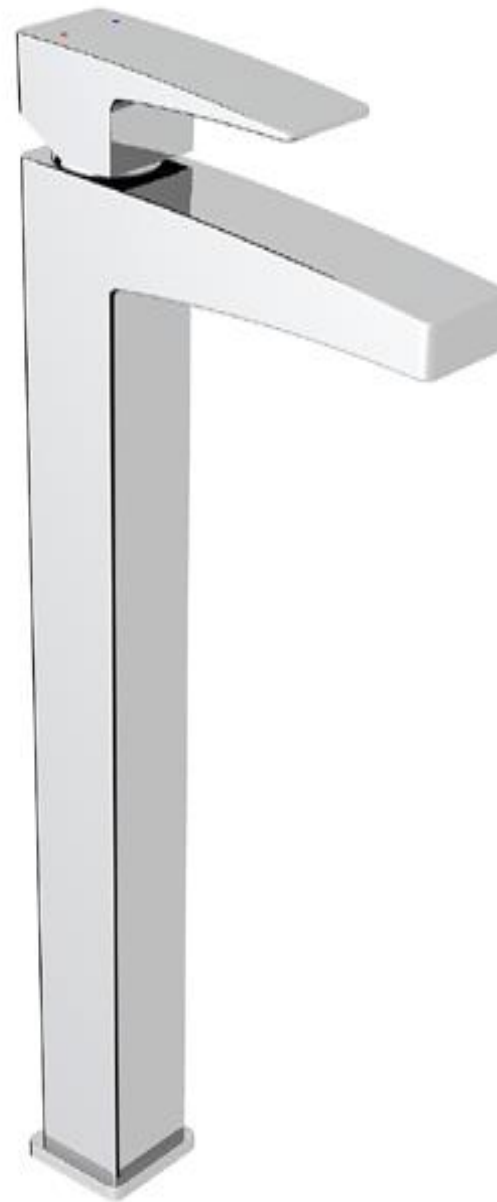

shtorm
GROUP

Item: SG-SW-I-KLE

BASIN TAPS

Item: SG-BH-CRW

BASIN TAPS

Item: SG-BH-CRW

FREE STANDING MIXER

FAUCETS

Item: SG-BH-HUD

SHOWER MIXER

KITCHEN MIXER

BATHTUB MIXER

SHOWER MIXER

Item: SG-BH-GLN

MIRRORS

LED MIRRORS