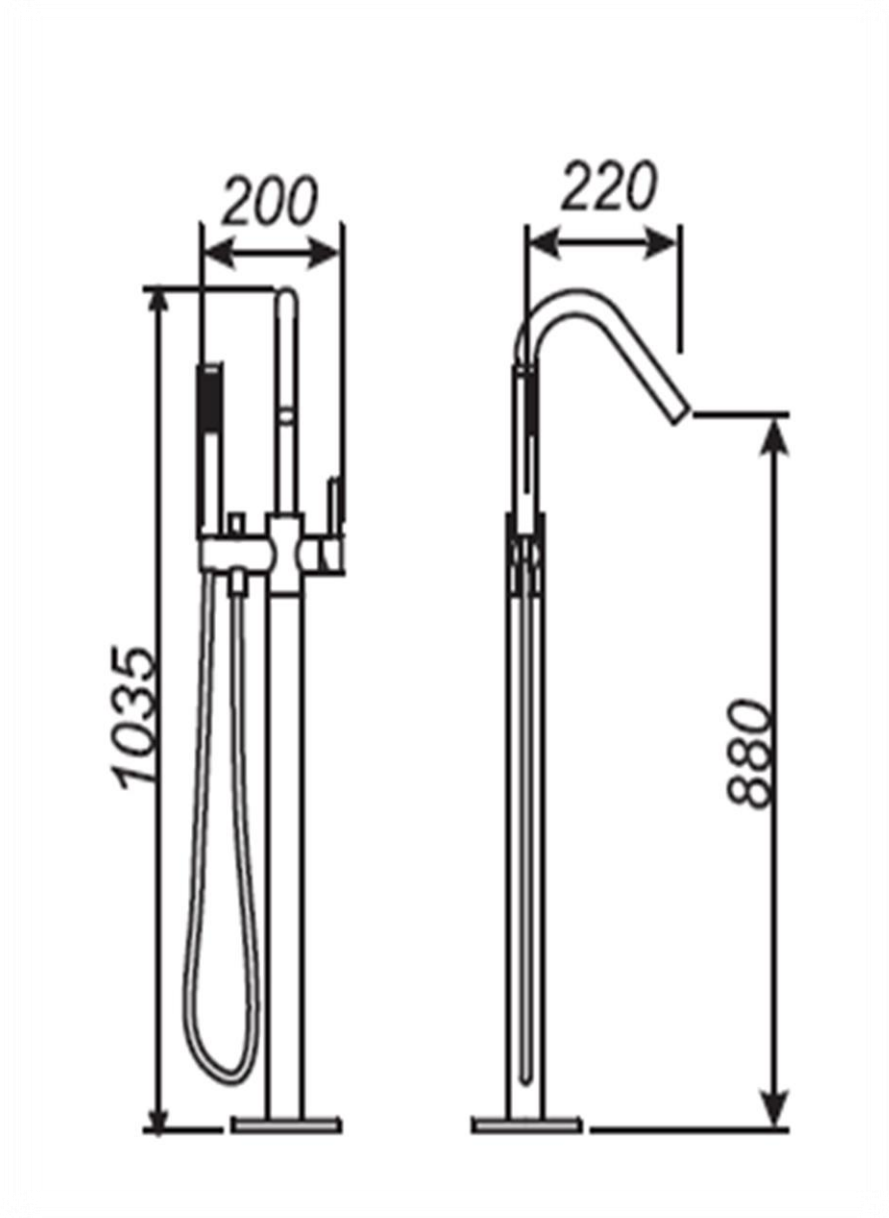

shtorm
GROUP

Item: SG-SW-I-KLE

BASIN TAPS

Item: SG-BH-CRW

BASIN TAPS

Item: SG-BH-CRW

FREE STANDING MIXER

FAUCETS