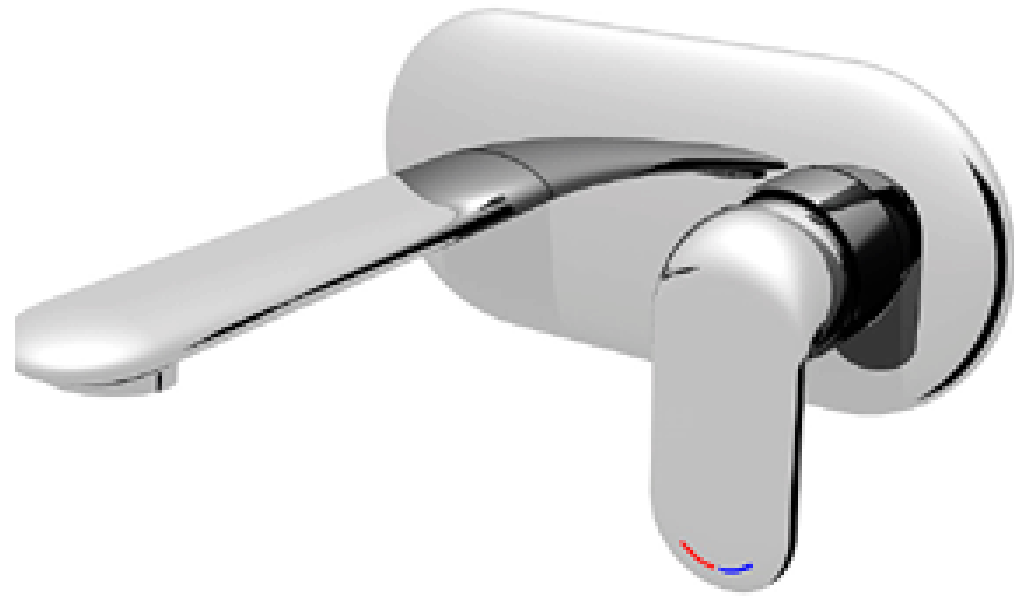

shtorm
GROUP

Item: SG-SW-I-KLE

BASIN TAPS

Item: SG-BH-CRW

BASIN TAPS

Item: SG-BH-CRW

FREE STANDING MIXER

FAUCETS